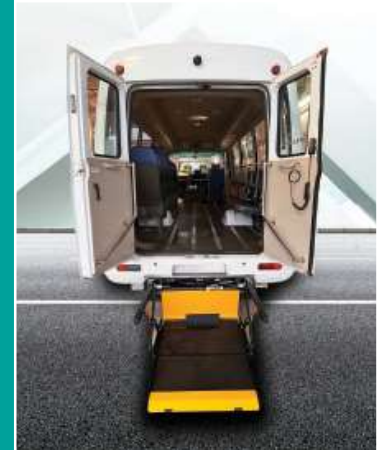

Book a Wheelchair-Accessible Bus for Your Next Outing

More Passengers, More Convenience, More Savings!

Organising group wheelchair outings just got easier with Silveray by Strides Care!

10* wheelchair passengers + 10 caregivers can ride safely and comfortably together on our wheelchair-accessible bus (WAB), which comes with special safety systems and a hydraulic lifter.